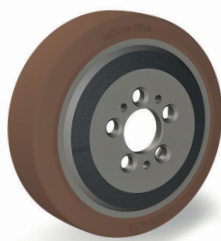

Polyurethane PowerHigh

58AL

pag. 138

58HT

pag. 142

58GH

pag. 146

58HS

pag. 322

Compact Castors - AGV/AMR

75

pag. 355

75 EE MHD

pag. 356

64 EEG MHD

pag. 357

59

pag. 358

Drive Wheels

pag. 347

pag. 351

Discover our new products.

TR-PowerHigh polyurethane : the best solution for heavy-duty, high-speed applications, for all types of industrial environments.

Compact Castors and **Drive Wheels** suitable for AGV/AMR.

New stainless steel wheels for institutions, with low center of gravity, good load capacity and rolling resistance.

Stainless Steel

36 INOX

pag. 382

38 INOX

pag. 393