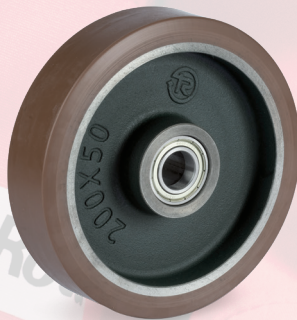

**Polyurethane PowerHigh**

**58AL**

pag. 138

**58HT**

pag. 142

**58GH**

pag. 146

**58HS**

pag. 322

**Compact Castors - AGV/AMR**

**75**

pag. 355

**75 EE MHD**

pag. 356

**64 EEG MHD**

pag. 357

**Compact Castors** and **Drive Wheels** suitable for AGV/AMR.

**New stainless steel wheels** for institutions, with low center of gravity, good load capacity and rolling resistance.

**Stainless Steel**