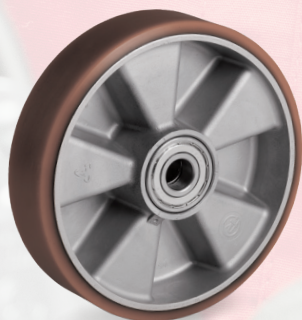

**Polyurethane PowerHigh**

**58AL**

pag. 138

**58HT**

pag. 142

**58GH**

pag. 146

**58HS**

**Compact Castors** and **Drive Wheels** suitable for AGV/AMR.

**New stainless steel wheels** for institutions, with low center of gravity, good load capacity and rolling resistance.

**Stainless Steel**