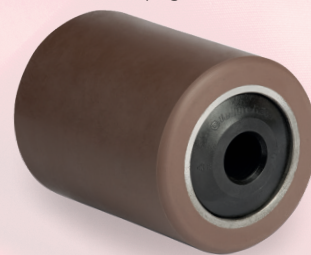

58HS

pag. 322