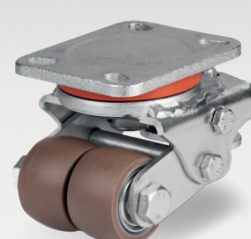

Polyurethane PowerHigh

58AL

pag. 138

58HT

pag. 142

58GH

pag. 146

58HS

pag. 322

Compact Castors - AGV/AMR

75

pag. 355

75 EE MHD

pag. 356

64 EEG MHD

pag. 357

59

pag. 358

Drive Wheels

pag. 347

pag. 351

Discover our new products.

TR-PowerHigh polyurethane : the best solution for heavy-duty, high-speed applications, for all types of industrial environments.

Compact Castors and **Drive Wheels** suitable for AGV/AMR.

New stainless steel wheels for institutions, with low center of gravity, good load capacity and rolling resistance.

Stainless Steel

36 INOX

pag. 382

38 INOX

pag. 393